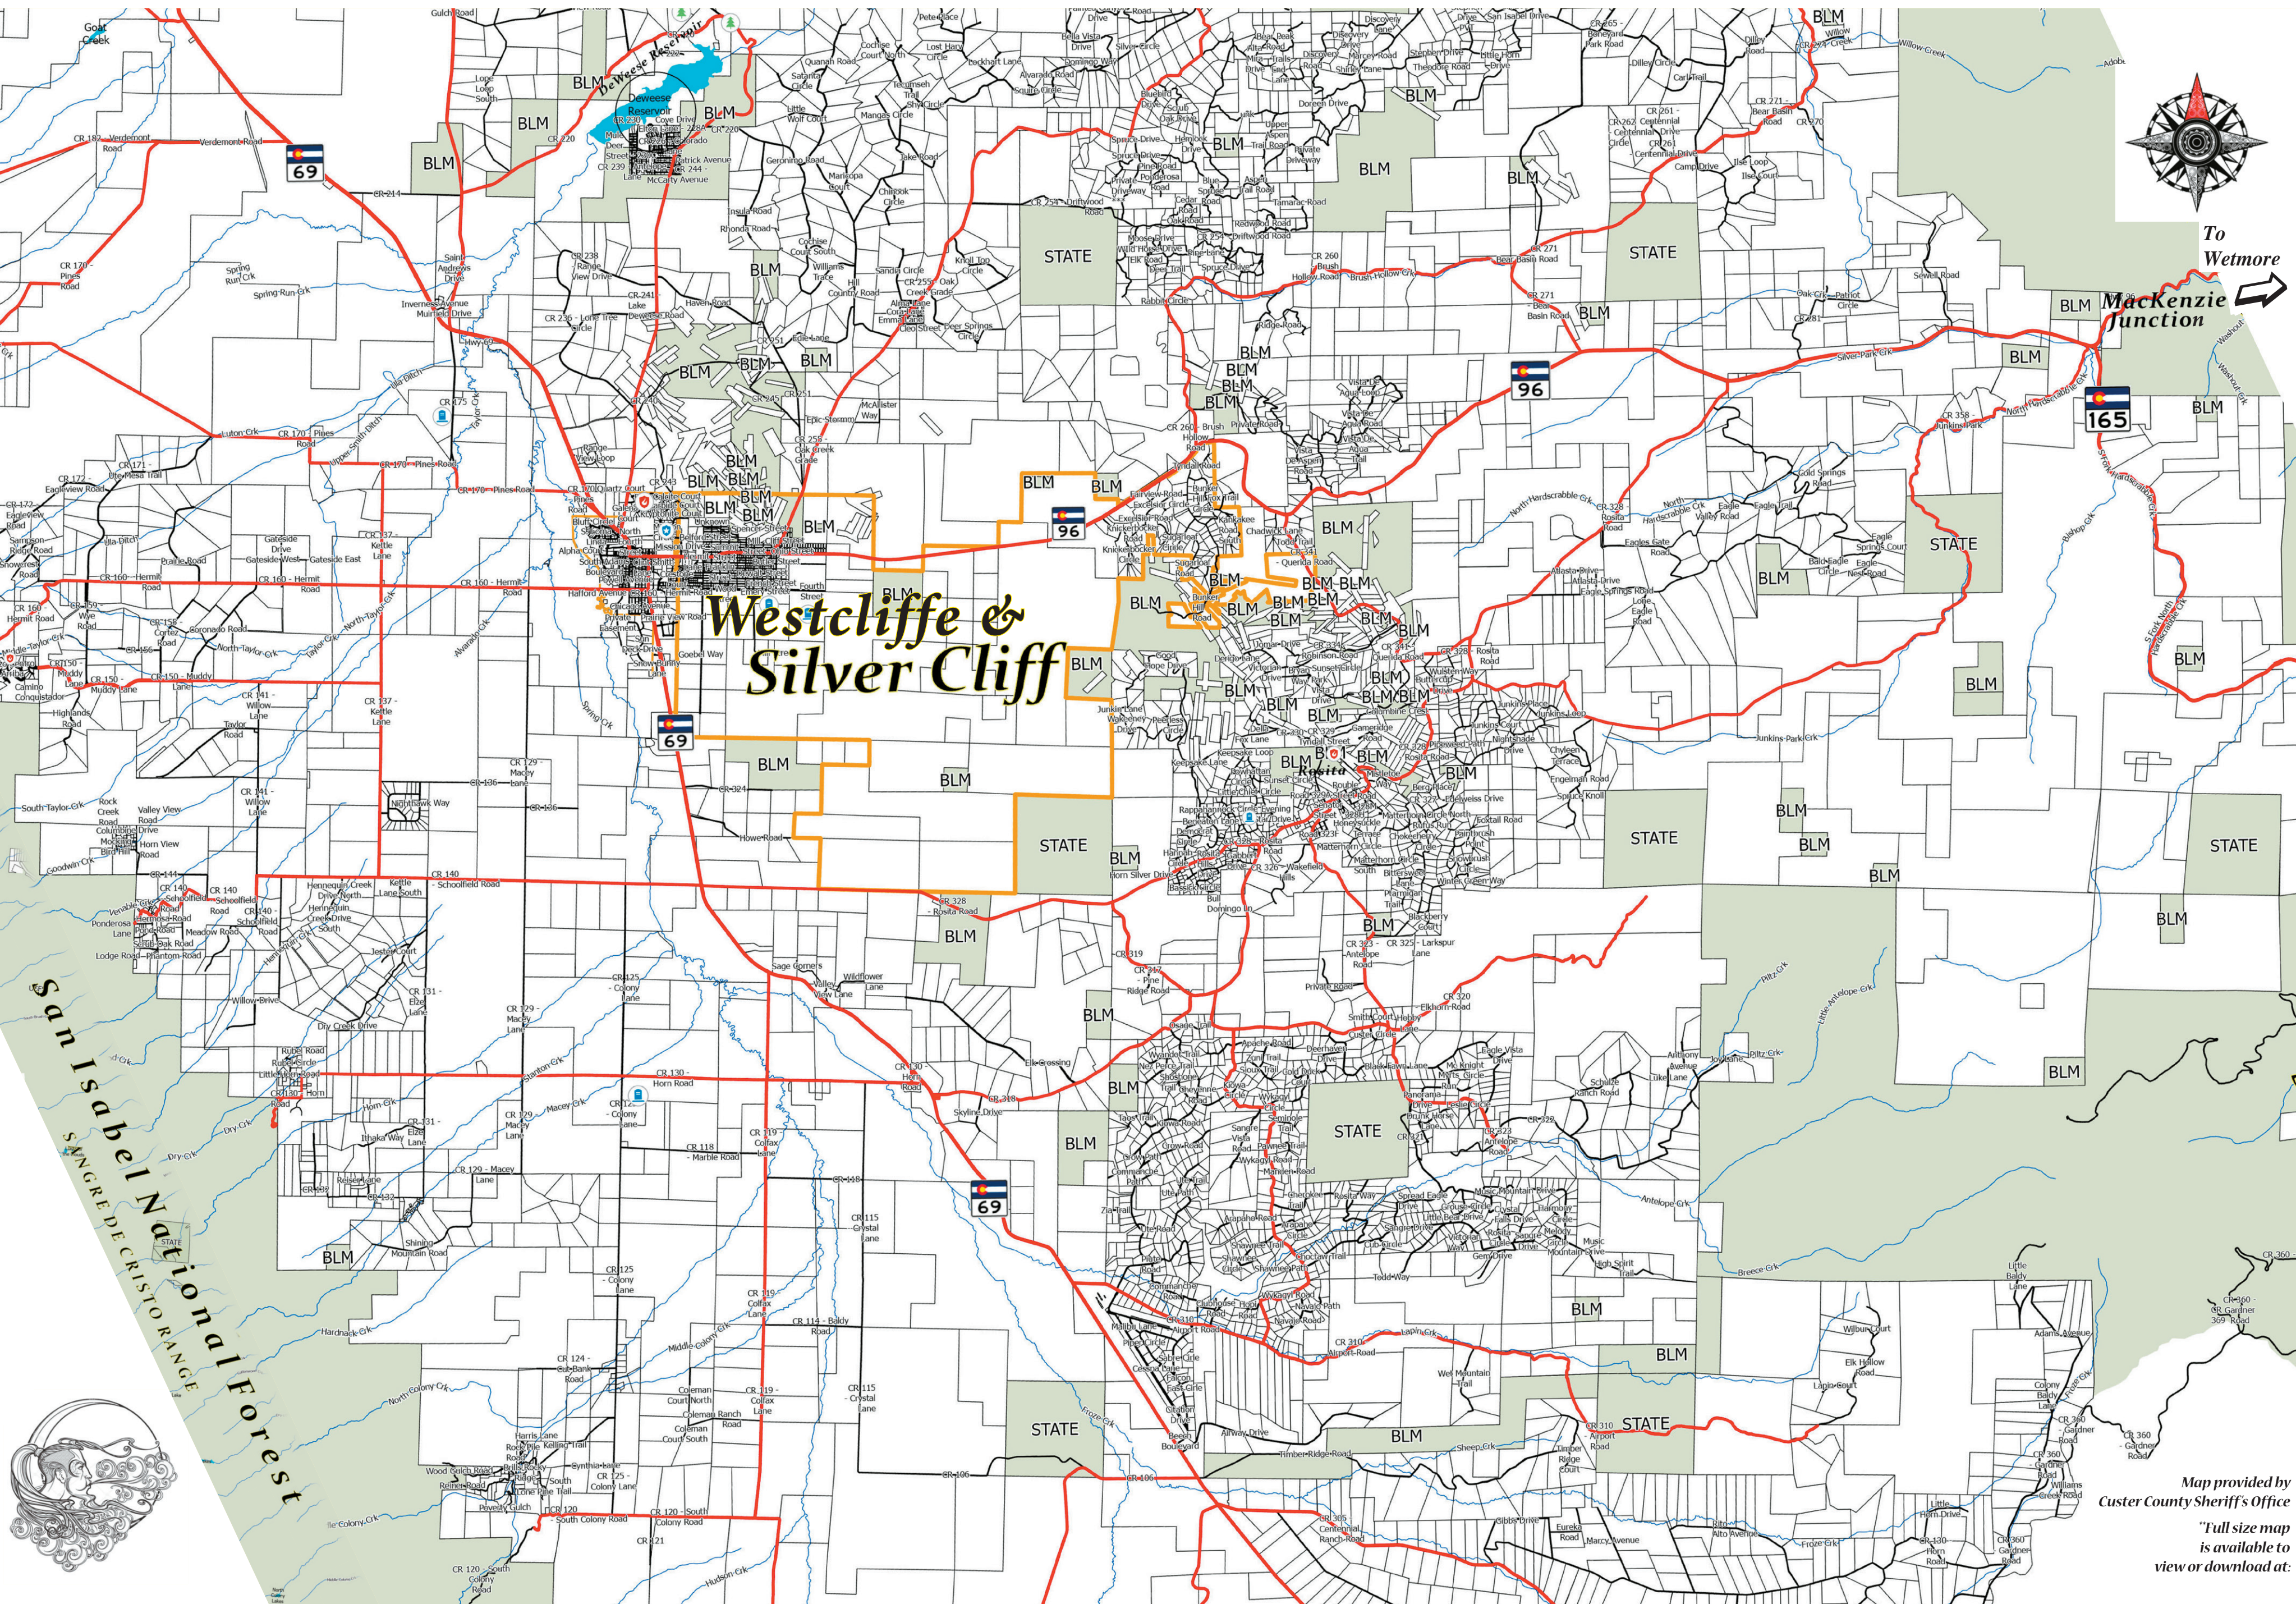

CUSTER COUNTY EVACUATION ROUTES

Westcliffe & Silver Cliff

Map provided by
Custer County Sheriff's Office
"Full size map
is available to
view or download at:"